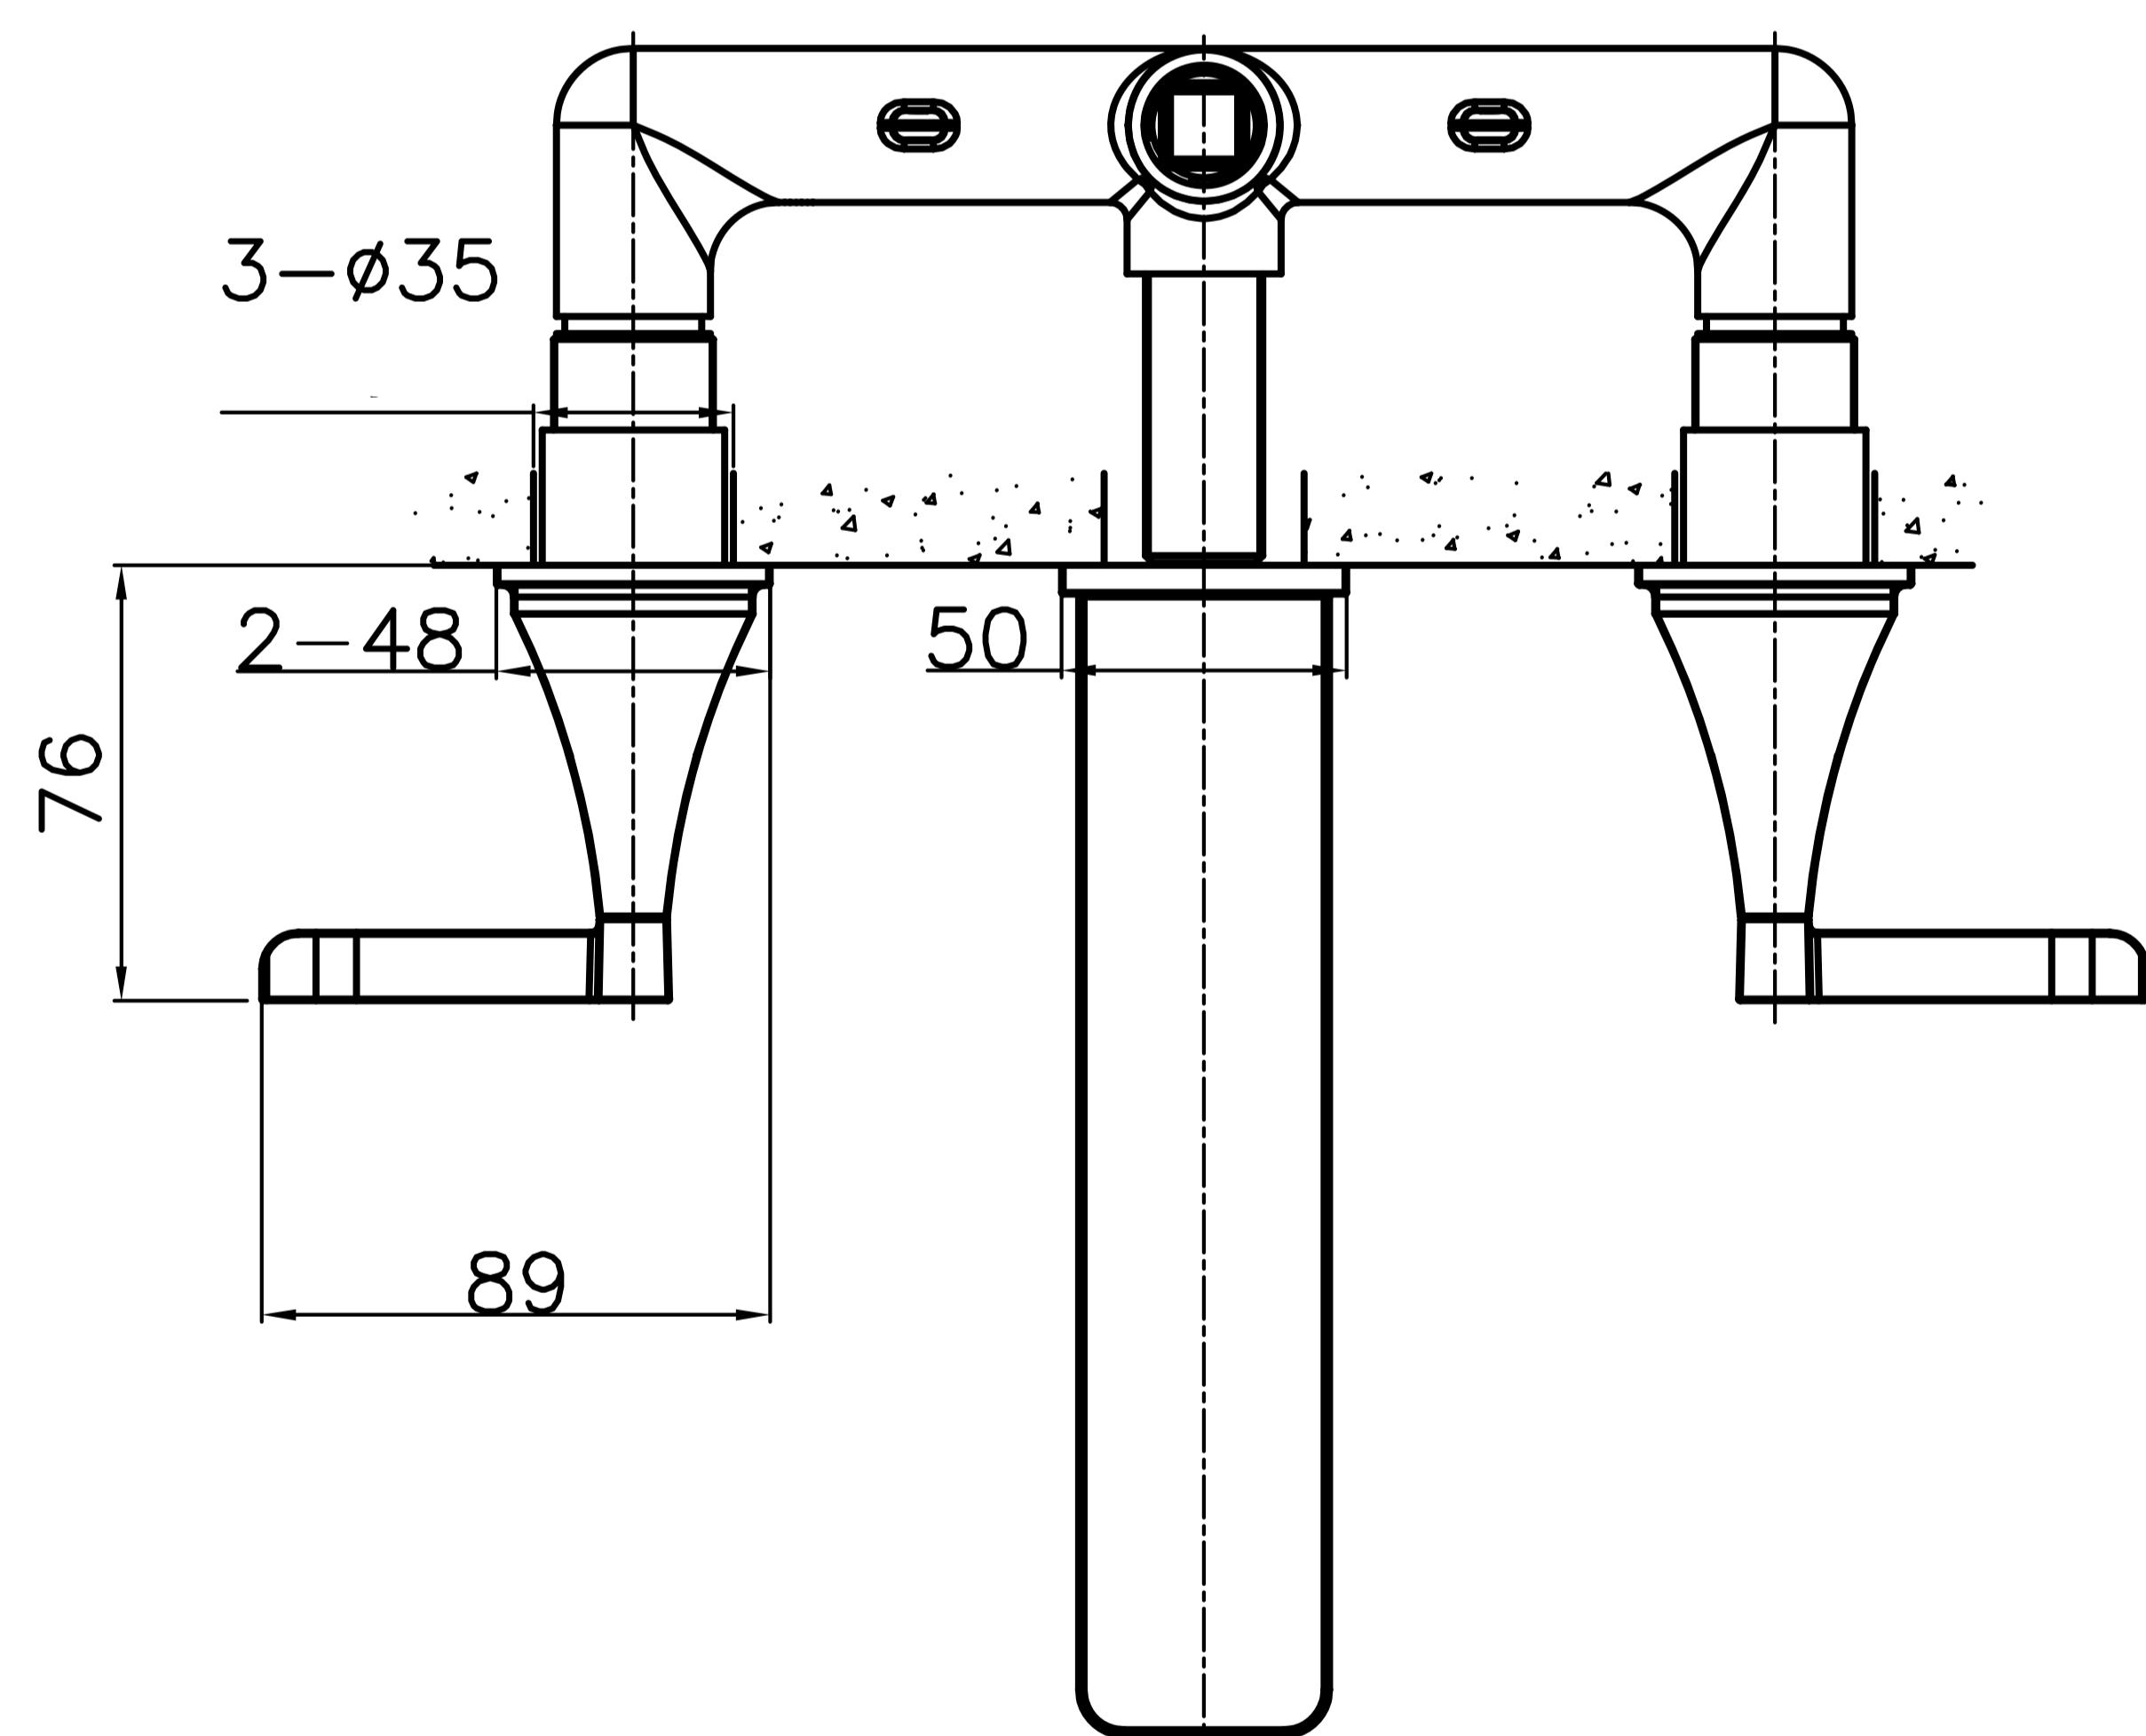

Wall Mounted Wash Basin Mixer

Product Code : **1328**

Technical Drawing

All dimension are in **mm**