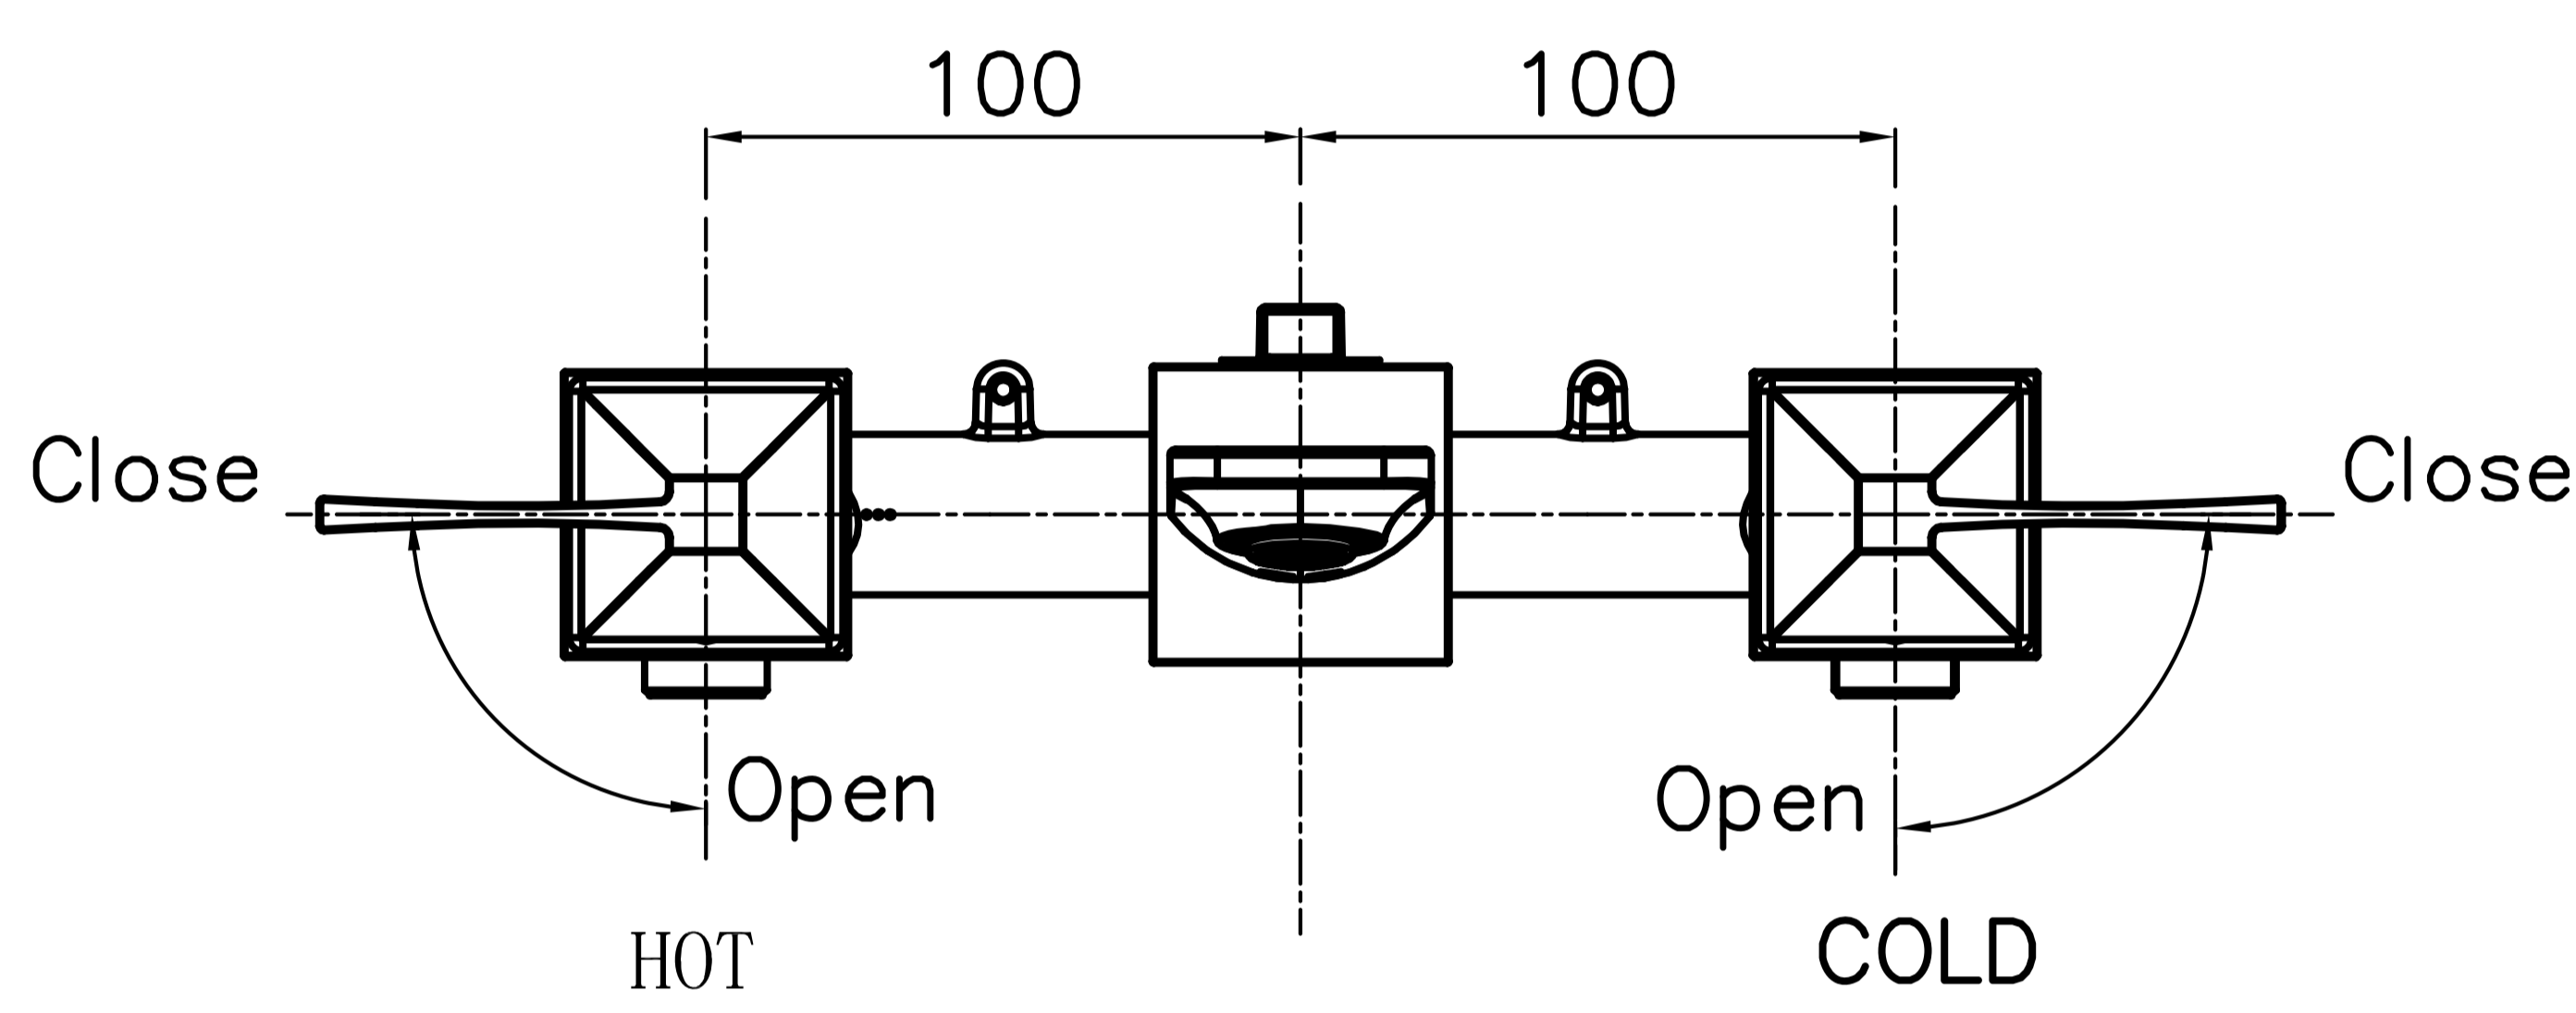

Wall Mounted Wash Basin Mixer

Product Code : **1328**

Technical Drawing

All dimension are in **mm**