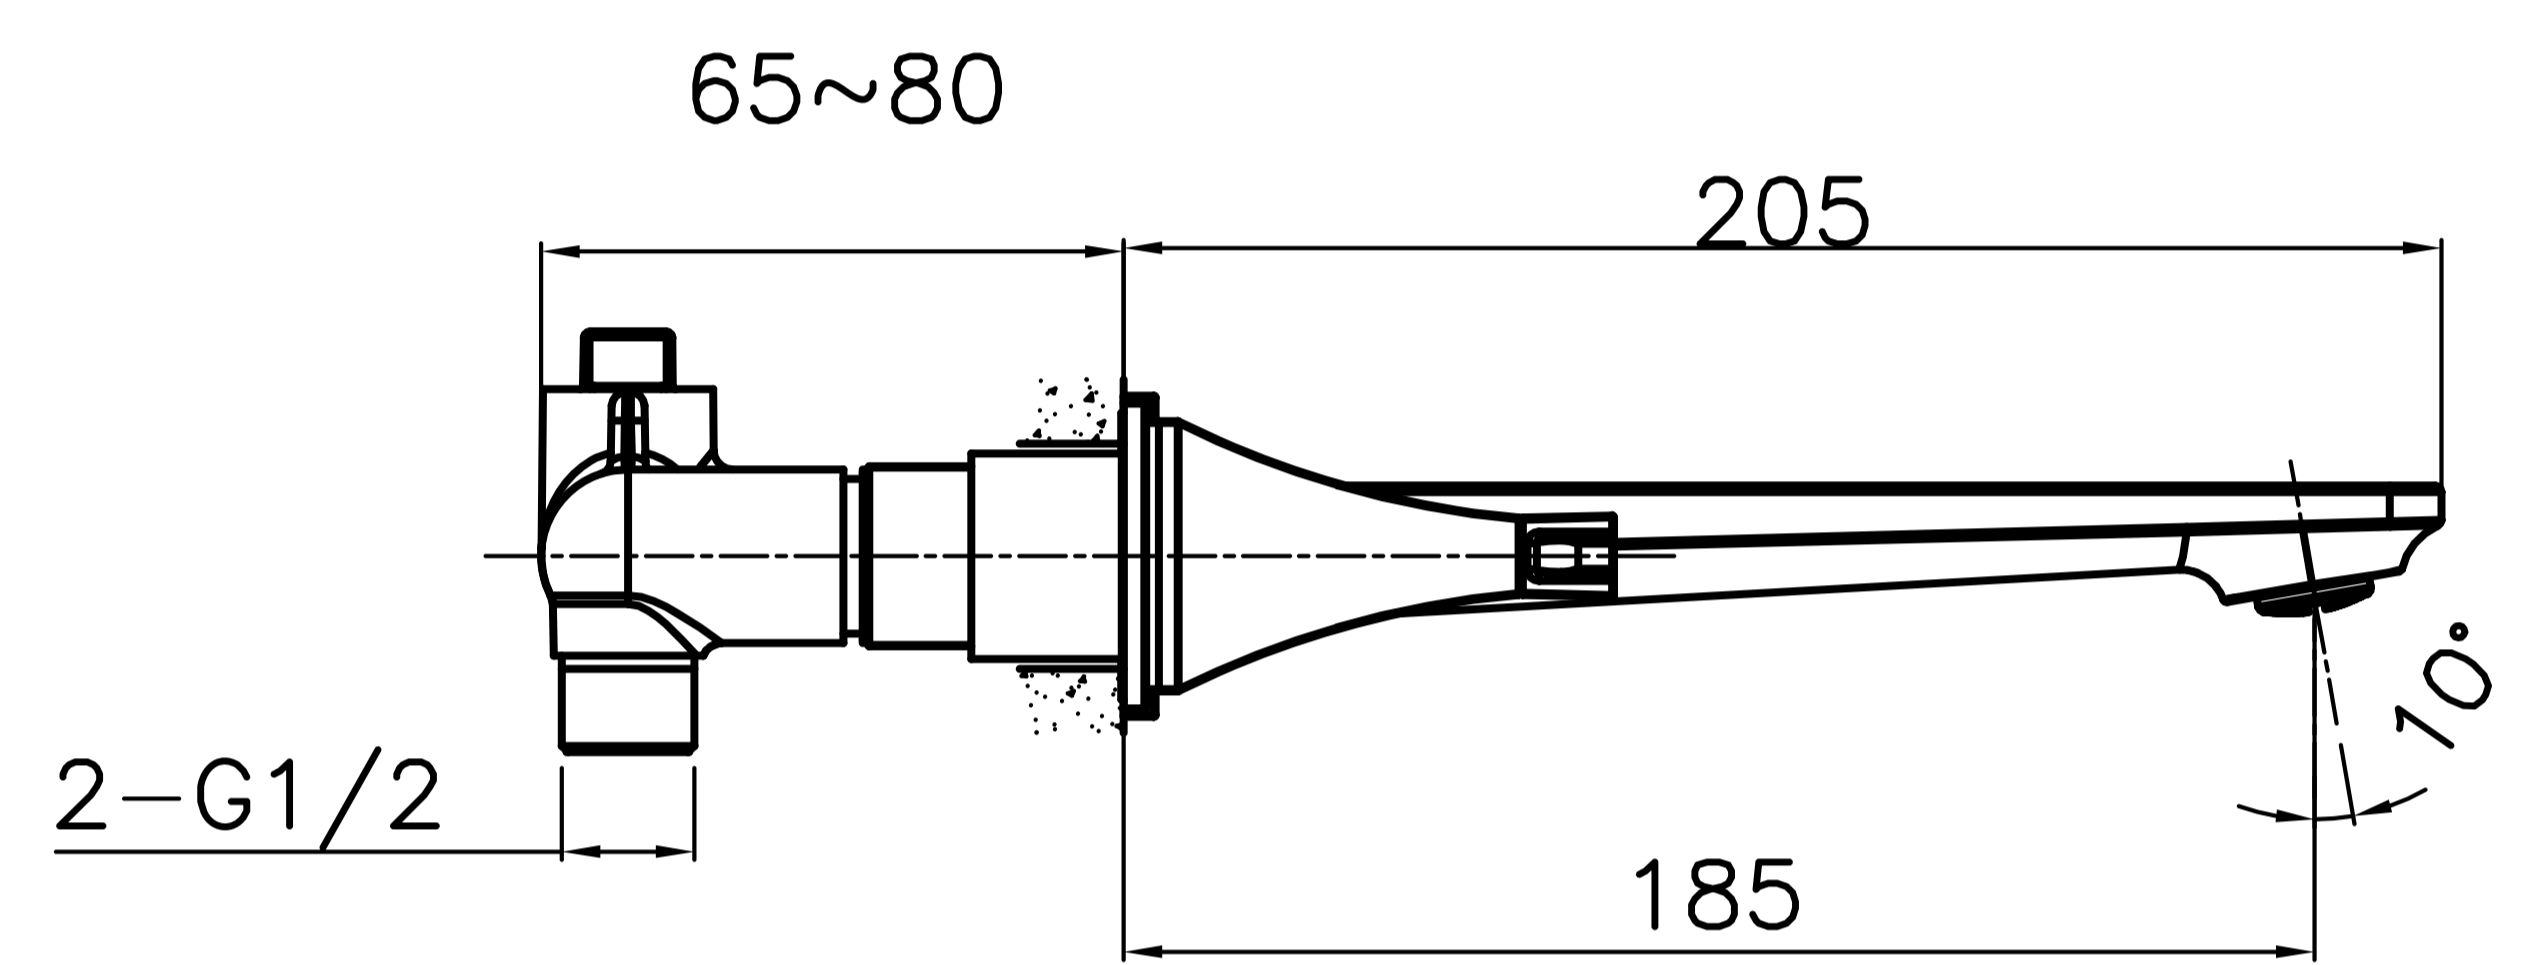

Wall Mounted Wash Basin Mixer

Product Code : **1328**

Technical Drawing

All dimension are in **mm**